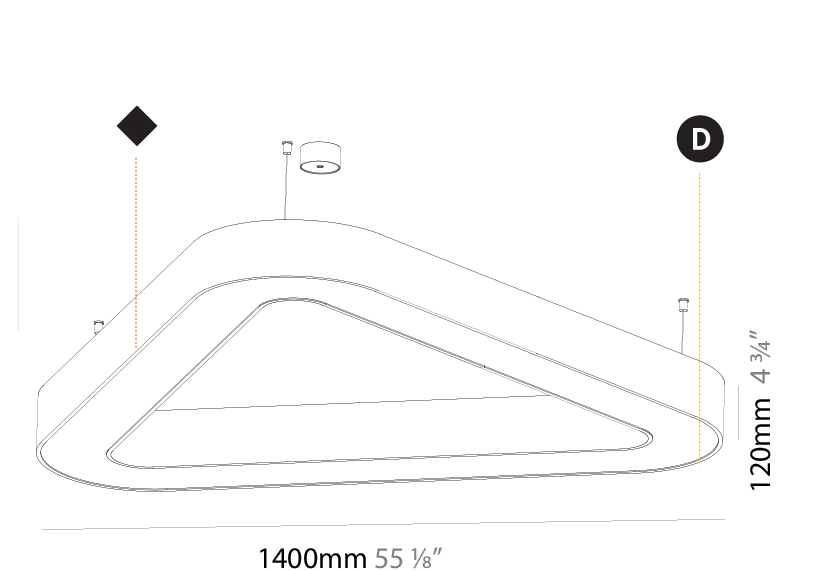

GENERAL

Series: Glorious
Subseries: Glorious Victory
Brand: Prolicht
Division: Architectural
Mounting Type: Suspension
Mounting Location: Ceiling
Subcategory: Ambient

PHYSICAL

Shape: Abstract
Length (mm): 1400
Length (in): 55 1/8
Width (mm): 1400
Width (in): 55 1/8
Height (mm): 120
Height (in): 4 3/4
Max. Overall Height (mm): 2120
Max. Overall Height (in): 83 7/16
Light Distribution: Direct
Weight (kg): 13.892
Weight (lbs): 30.56
Diffuser: PMMA - Opal or Micro-Prism
Fixture Finish: SSR / BKV / CWI / CRY / HAB / UFT / ITA / RUA / FTG / MYG / LOD / PUS / FRO / FUP / KIA / POP / BLS / SPG / MEY / GOH / GUM / CHC / COM / ABZ / JAG / OBR / MOS / ROR
Fixture Material: Aluminum

ELECTRICAL

Lamp Type: LED (Zhaga Standard)
Input Wattage (W): 60
Total Output Wattage (W): 48 / 38.4 (3500K)
Dimming: Non-Dimming / Phase Dimming (120Vac only) / 0-10V Dimming
Driver Included: Yes
Driver Location: Integrated
Driver Type: Constant Current - 120 / 277Vac
Driver Class: Class 2
Input Voltage (V): 120 - 277
Constant Current (MA): 350 / 1200 (3500K)

LED

Color Temperature (°K): 3000 / 3500 / 4000
Max. Delivered Lumen (lm): 5540 / 5733 / 5850
CRI: >80 CRI
Efficiency (%): 0.65
Lamp Life (hrs): 50000

OPTICAL

RATINGS AND CERTIFICATIONS

Certified By: Certified for North American Standards
IP rating: IP20